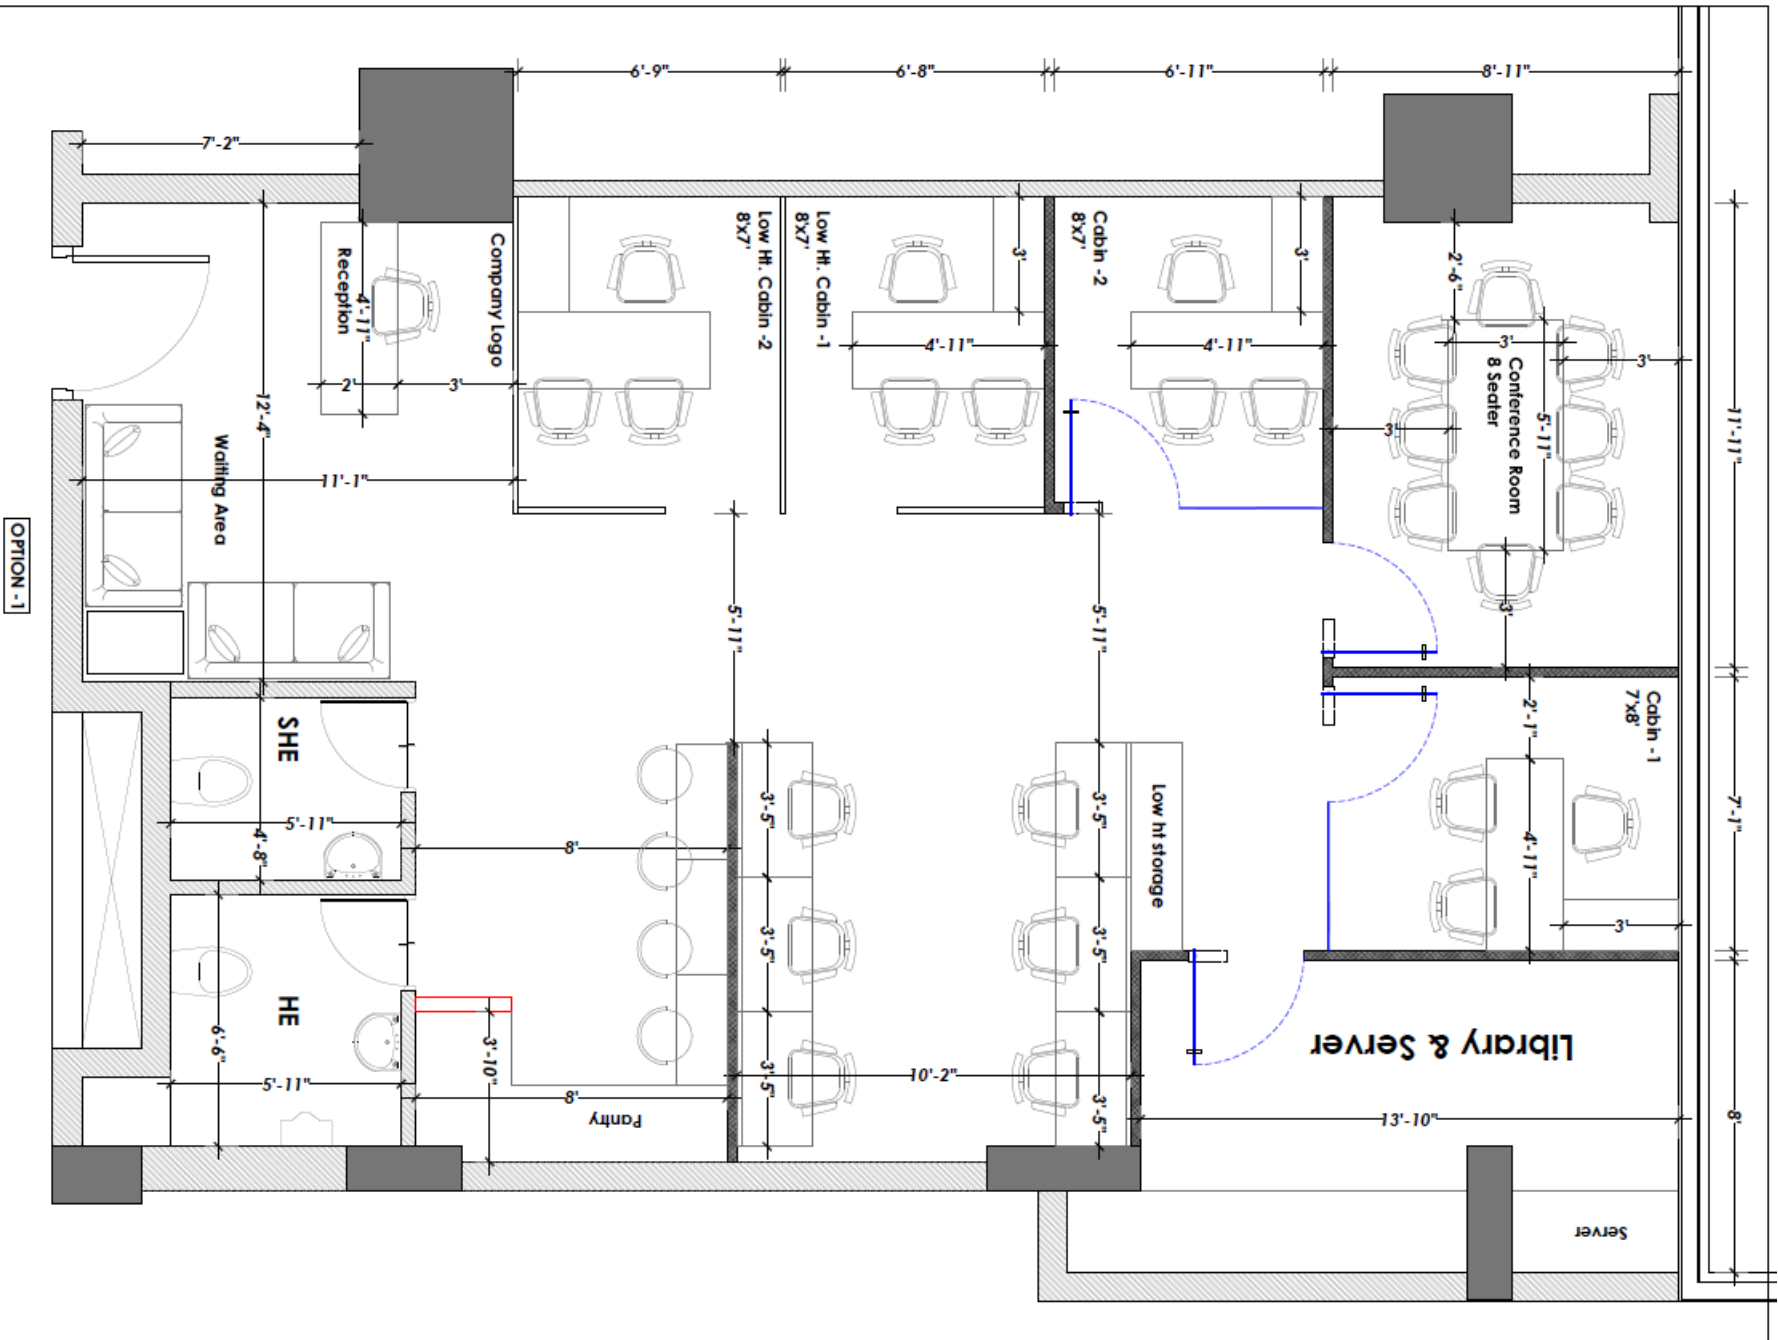

OFFICE DESIGN PRESENTATION

809 DLF TOWER A

PRESENTED BY-
CLASSIC INTERIORS
OMAXE SQUARE
JASOLA NEW DELHI

CLASSIC INTERIORS

The First thing We Build is Trust
An ISO 9001:2008 Certified company
www.theclassicinteriors.in

Layout Plan - 1

Sheet No. 00/100	Project: 809 DLF TOWER A	Client: N/A	CLASSIC INTERIORS F-40 OKHAI SQUARE JASOLA, NEW DELHI - 110025
Sheet Title: FURNITURE LAYOUT PLAN	Drawn By: V K	DATE	
	Approval By: S M		
	Date: 05 Dec, 2022		

Reception Area

Ceiling background

Reception ceiling background

Hanging Light

Reception Table

Reception Table

Cabin

Hanging Light

Cabin Table

Cabin Table

Workstation

Workstation

Gypsum Ceiling

Workstation area

Conference Room

Ceiling